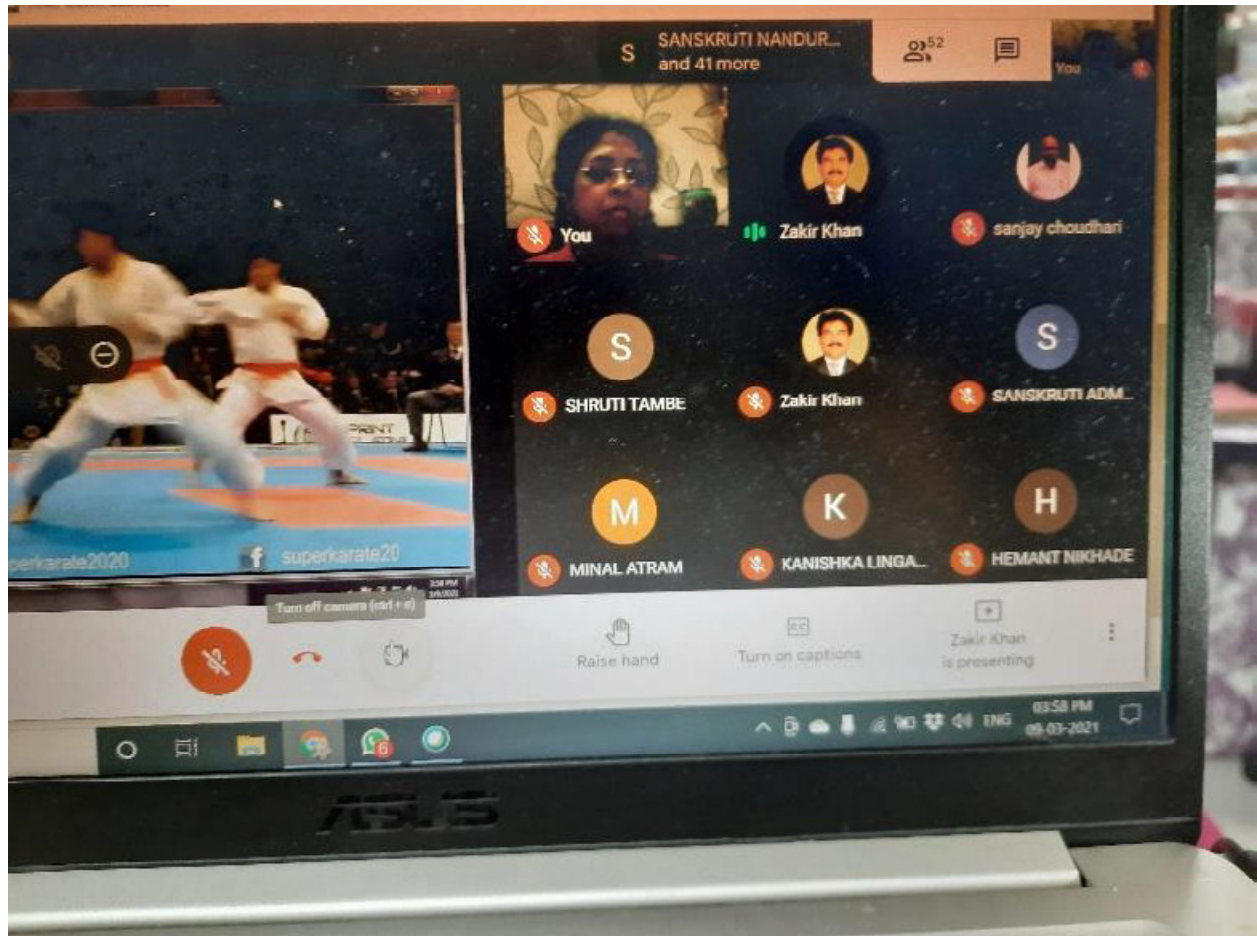

# Karate Camp

- P POORVA SAXENA
- P PRACHI SALAM
- P PRACHI TUFT
- P PRAJWAL WAIRAGADE
- Priti Kwar
- Pooja Anand

Raise hand    Turn on captions    Zaid Khan is presenting

04:00 PM    09-03-2021

insert    delete    backspace    home