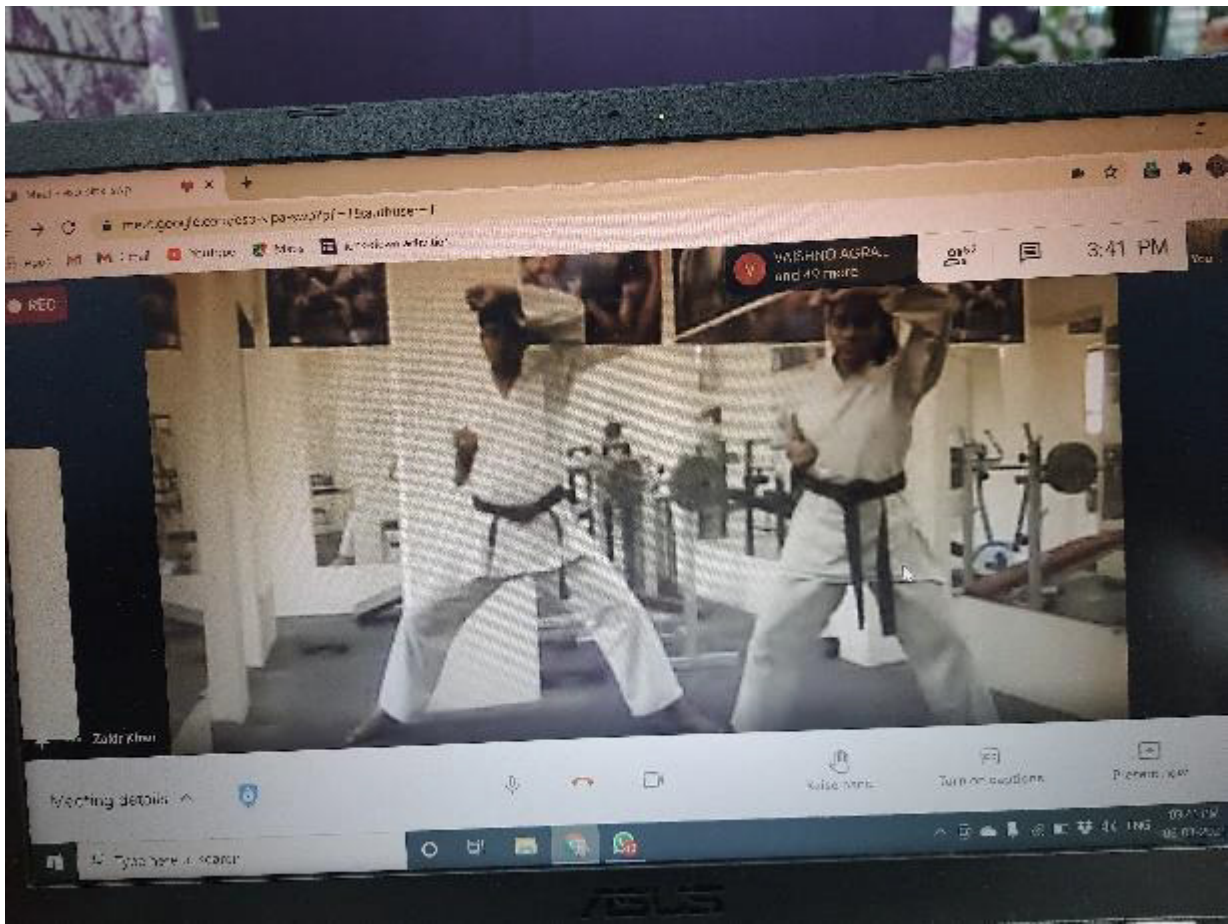

# Karate Camp

- P POORVA SAXENA
- P PRACHI SALAM
- P PRACHI TUFT
- P PRAJWAL WAIRAGADE
- Priti Kwar
- Pooja Anand

Raise hand    Turn on captions    Zaid Khan is presenting

04:00 PM    09-03-2021

insert    delete    backspace    home